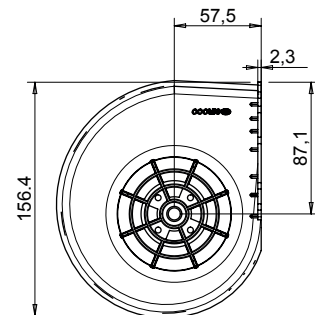

# TDS 800 + LL - TDS 880 SIROCO

## Double centrifugal blower

- Voltage 12V or 24V
- 3 speed or 4 speed version available
- 10 000 hours long life (LL) version available
- Supplied with connector

COURBE DÉBIT PRESSION / AIR FLOW PRESSURE CURVE 12V

Type	Tension Voltage	Référence
TDS 800	12 V 3 vitesses / 3 speed	0212 0800
	24 V 3 vitesses / 3 speed	0212 0801
	12 V LL 3 vitesses / 3 speed	0212 0806
	24 V LL 3 vitesses / 3 speed	0212 0807
	12 V LL 4 vitesses / 4 speed	0212 0810
	24 V LL 4 vitesses / 4 speed	0212 0811
TDS 880	12 V 3 vitesses / 3 speed	0212 0880
	24 V 3 vitesses / 3 speed	0212 0881